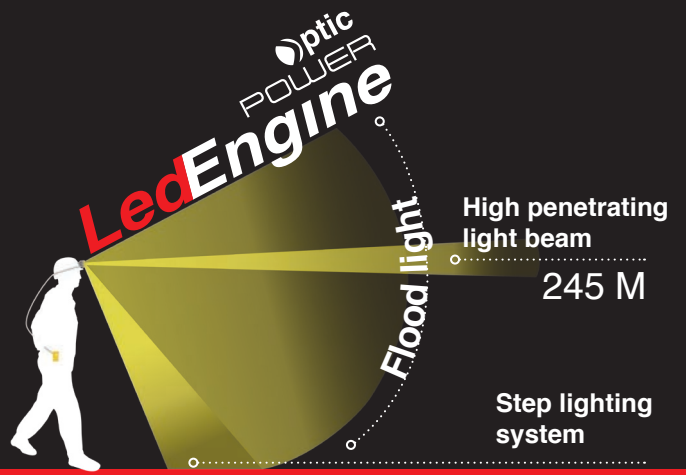

intelligent light
ADALIT

L-50 Plus

M1/Zone 0

SAFETY RECHARGEABLE CAP LAMP

15000
CANDLE POWER

Main Features

II 1G Ex ia IIC T4 Ga
II 1D Ex ia IIIC T135°C Da
I M1 Ex ia I Ma

Soft touch
switch on/off button

High resistance thermoplastic
resin torch body

High intensity
white Led

Beam distance
245 meters

Antistatic
Material

Triple Led
Spot & flood light

Rechargeable
Li-ion battery

High Ingress
Protection

Suitable for wireless
communication systems

Burning time
12 | 48h hours

Light intensity
15000 Candle Power

Technical Features

Functions

Headpiece

Measures	Ø 7,1 cm 6,9 cm
Weight	150 g
Light sources	Triple Led with 135 lm.
Spot light	15000 candle power
Light beam distance	245 m

Certificates

ATEX	M1 / Zone 0
Ingress Protection	IP 67

Feeding source

Measures	10,8 x 4,1 x 4,2 cm
Weight	450 g
Burning time	12 hours at high intensity
Emergency Light	48 hours
Battery type	Recargable ion Litio
Burning time indication	Real time in hours and minutes thanks to the digital display
Charging time	6 hours